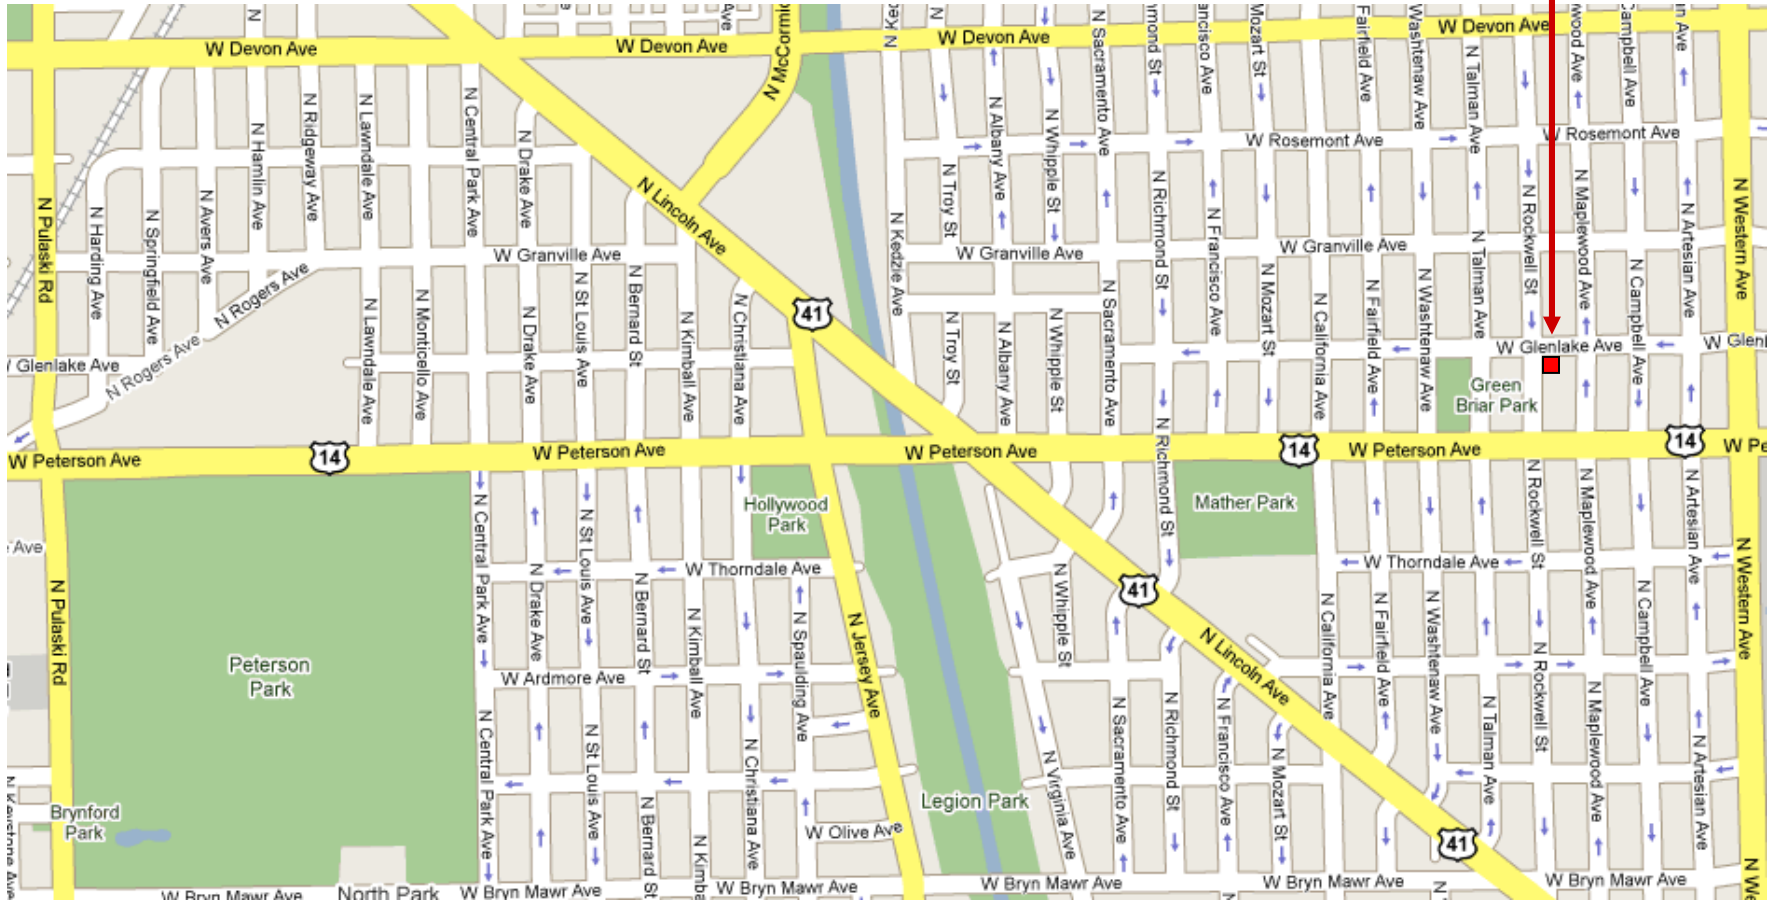

“Tri-C”
Christ Church of Chicago
6047 N Rockwell St
Chicago, IL 60659
(corner of Rockwell & Glenlake)

**Our New
Location**

The red marker shows our new location.

Christ Church of Chicago
6047 N Rockwell St
Chicago, IL 60659

The green markers show where all of our students live.